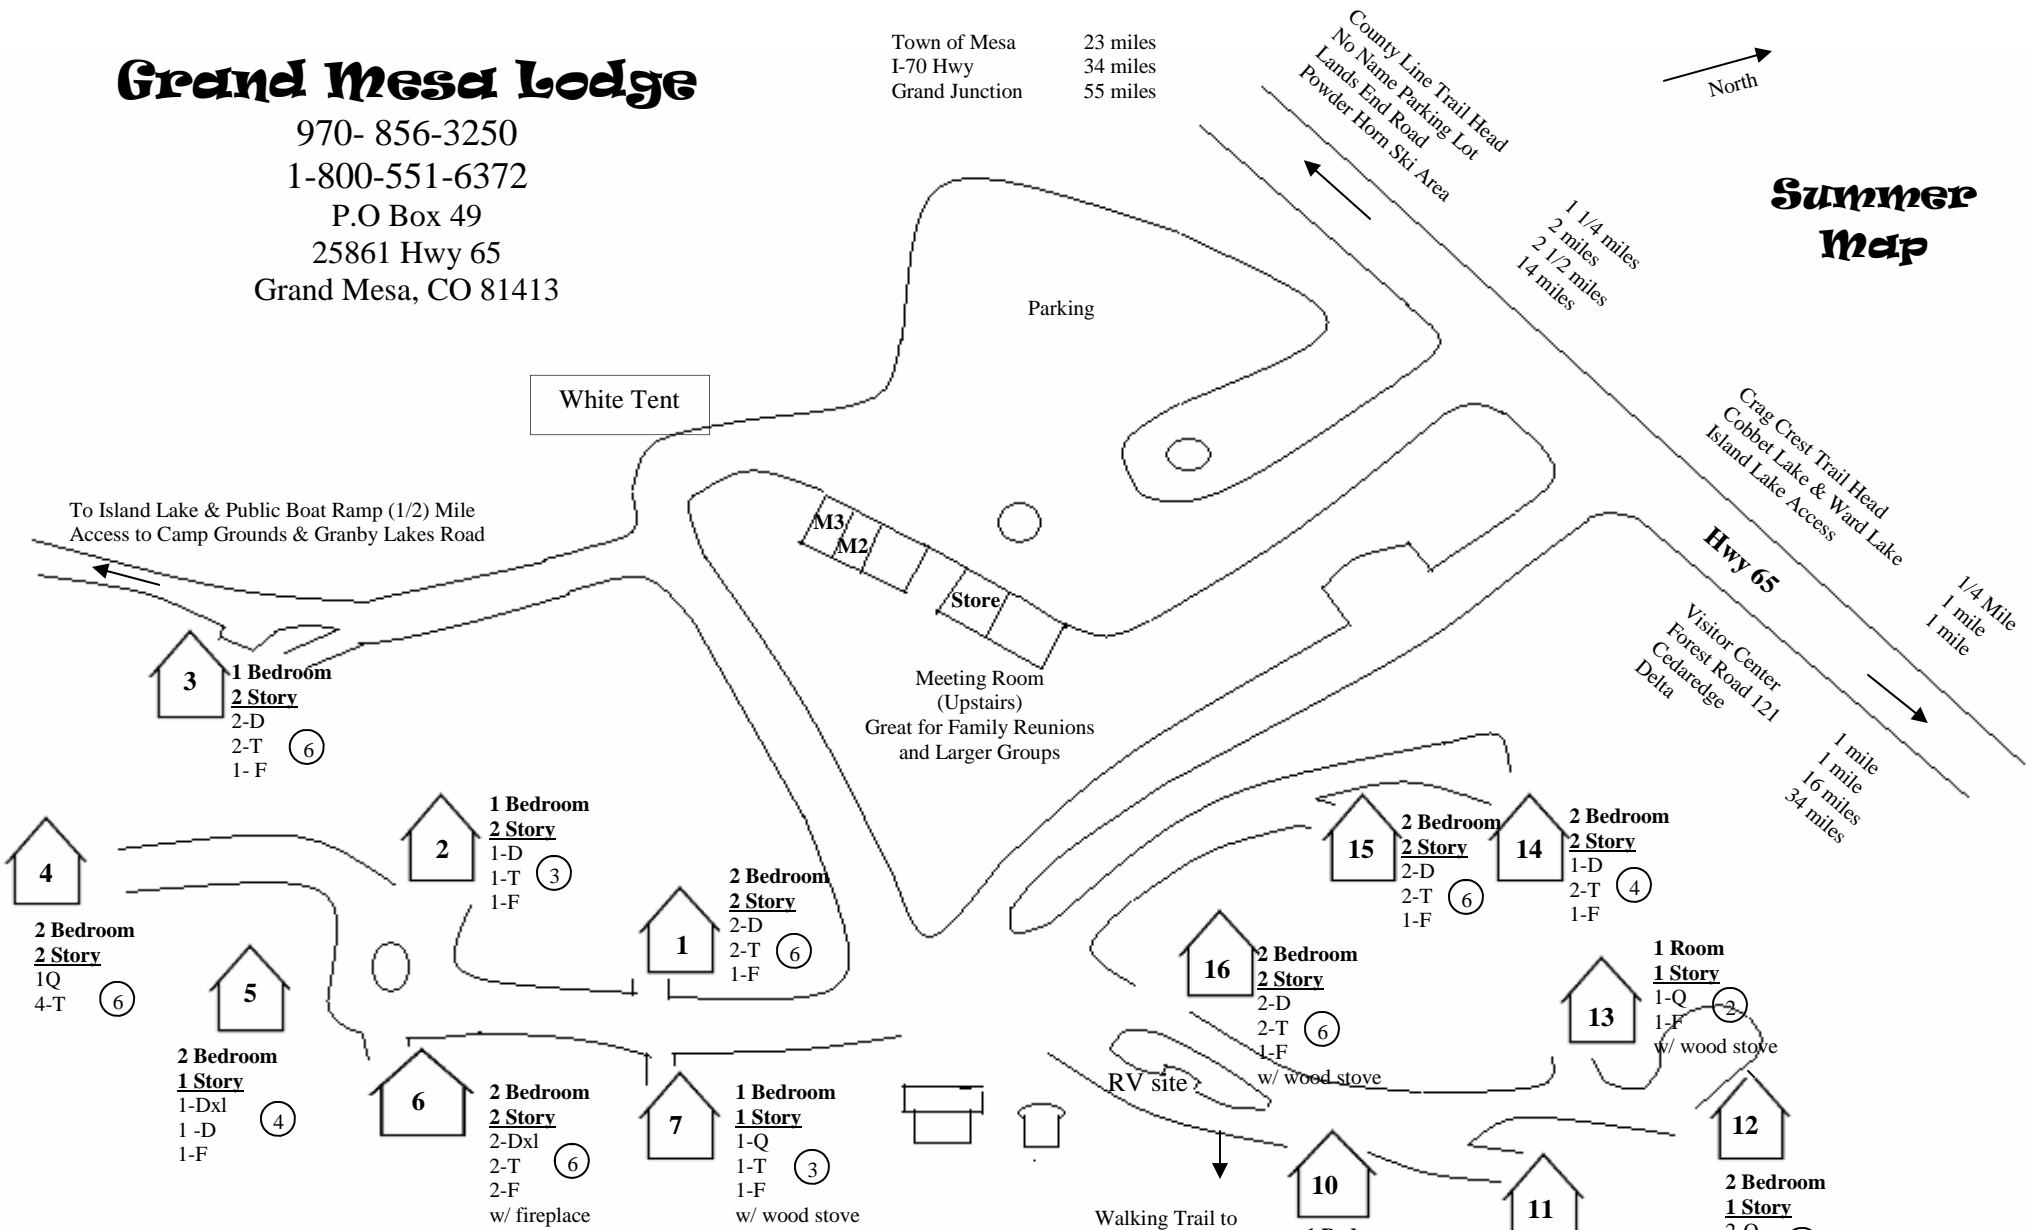

# Grand Mesa Lodge

970- 856-3250  
 1-800-551-6372  
 P.O. Box 49  
 25861 Hwy 65  
 Grand Mesa, CO 81413

Town of Mesa 23 miles  
 I-70 Hwy 34 miles  
 Grand Junction 55 miles

## Summer Map

Summer Rates	Starting at:
RV site w/elec. 20 amp	\$ 25.00
Lodge Room	\$ 79.00
One Room Cabin	\$ 139.00
1 - Bedroom Cabin	\$ 139.00
2 - Bedroom Cabin	\$ 149.00
2 - Bedroom w/ fireplace	\$ 169.00
Rate Includes 2 people. Additional people \$10/night	

 Family Pet Welcome  
 \$15/night/pet  
 Must be kept on leash.

 Each Cabin has a  
 campfire ring, picnic  
 table, and charcoal grill

**Cabin Legend**  
 Q - Queen Bed  
 D - Double Bed  
 Dxl - Double  
 extra long  
 T - Twin Bed  
 F - Futon  
 ○ - # of Guests